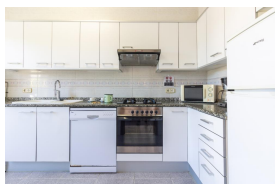

Ref: L125 BELLAMAR B

LLANÇÀ

HUTG-001637-76

DESCRIPTION

Spacious and well-lit terraced house situated on the seafront, with magnificent views of Les Tonyines beach. It is divided into several levels. The first level has a double bedroom, living-dining room, fully equipped kitchen, bathroom with shower, terrace with barbecue and wonderful sea views. The second level consists of 2 double bedrooms (with single beds), a spacious family room for four, bathroom and terrace overlooking the beach. Amenities: satellite TV, WI-FI, washing-machine, dishwasher, oven and microwave. It includes outdoor parking space. It has direct access to the beach. Capacity for 10 people. The spacious rooms, the complete equipment and its privileged location -away from the bustle in the centre and just 20m away from the beach-, make it a unique and ideal lodgement for a family or a group to experience an unforgettable holiday in the Costa Brava. HUTG-001637

Bathrooms with shower: **1** Double beds: **2** Single beds: **4**

Bunk beds: **2** Cribs: **0** Sofa beds: **0**

Type of kitchen: **Separate kitchen**

Other Features

Terrace Parking

Equipment

typology_id	Wardrobes	Kitchen equipment
Dishwasher	Oven	Microwave
Coffee maker	Refrigerator	Washing Machine
Iron	Hot water tank	Mobile coverage
TV	Satellite TV	Free Wifi
BBQ	Garden and outdoor furniture	Comments