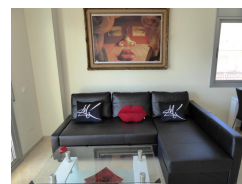

General

Type of Property: **Apartment** m2: **60**
m2 plot: **0** Distance from the beach:
Year of construction: Type of pool: **Community**
Views: **Seaview**

Characteristics

Number of rooms: **2** Toilets: **0** Bathrooms with bathtub: **0**
Bathrooms with shower: **1** Double beds: **1** Single beds: **2**
Bunk beds: **0** Cribs: **0** Sofa beds: **1**
Type of kitchen: **American kitchen**

Other Features

Terrace Parking

Equipment

typology_id	Heating	Air Conditioning
Wardrobes	Kitchen equipment	Kettle
Dishwasher	Oven	Microwave
Coffee maker	Refrigerator	Washing Machine
Iron	TV	tv_model
TDT	Free Wifi	Garden and outdoor furniture
Deckchair	Vacuum cleaner	Toaster