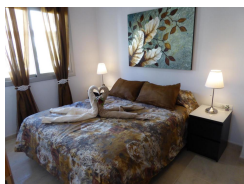

General

Type of Property: **Apartment** m2: **60**
m2 plot: **0** Distance from the beach:
Year of construction: Type of pool: **Community**
Views: **Seaview**

Characteristics

Number of rooms: **2** Toilets: **0** Bathrooms with bathtub: **0**
Bathrooms with shower: **1** Double beds: **1** Single beds: **2**
Bunk beds: **0** Cribs: **0** Sofa beds: **1**
Type of kitchen: **American kitchen**

Other Features

Terrace Parking

Equipment

typology_id	Heating	Air Conditioning
Wardrobes	Kitchen equipment	Kettle
Dishwasher	Oven	Microwave
Coffee maker	Refrigerator	Washing Machine
Iron	TV	tv_model
TDT	Free Wifi	Garden and outdoor furniture
Deckchair	Vacuum cleaner	Toaster